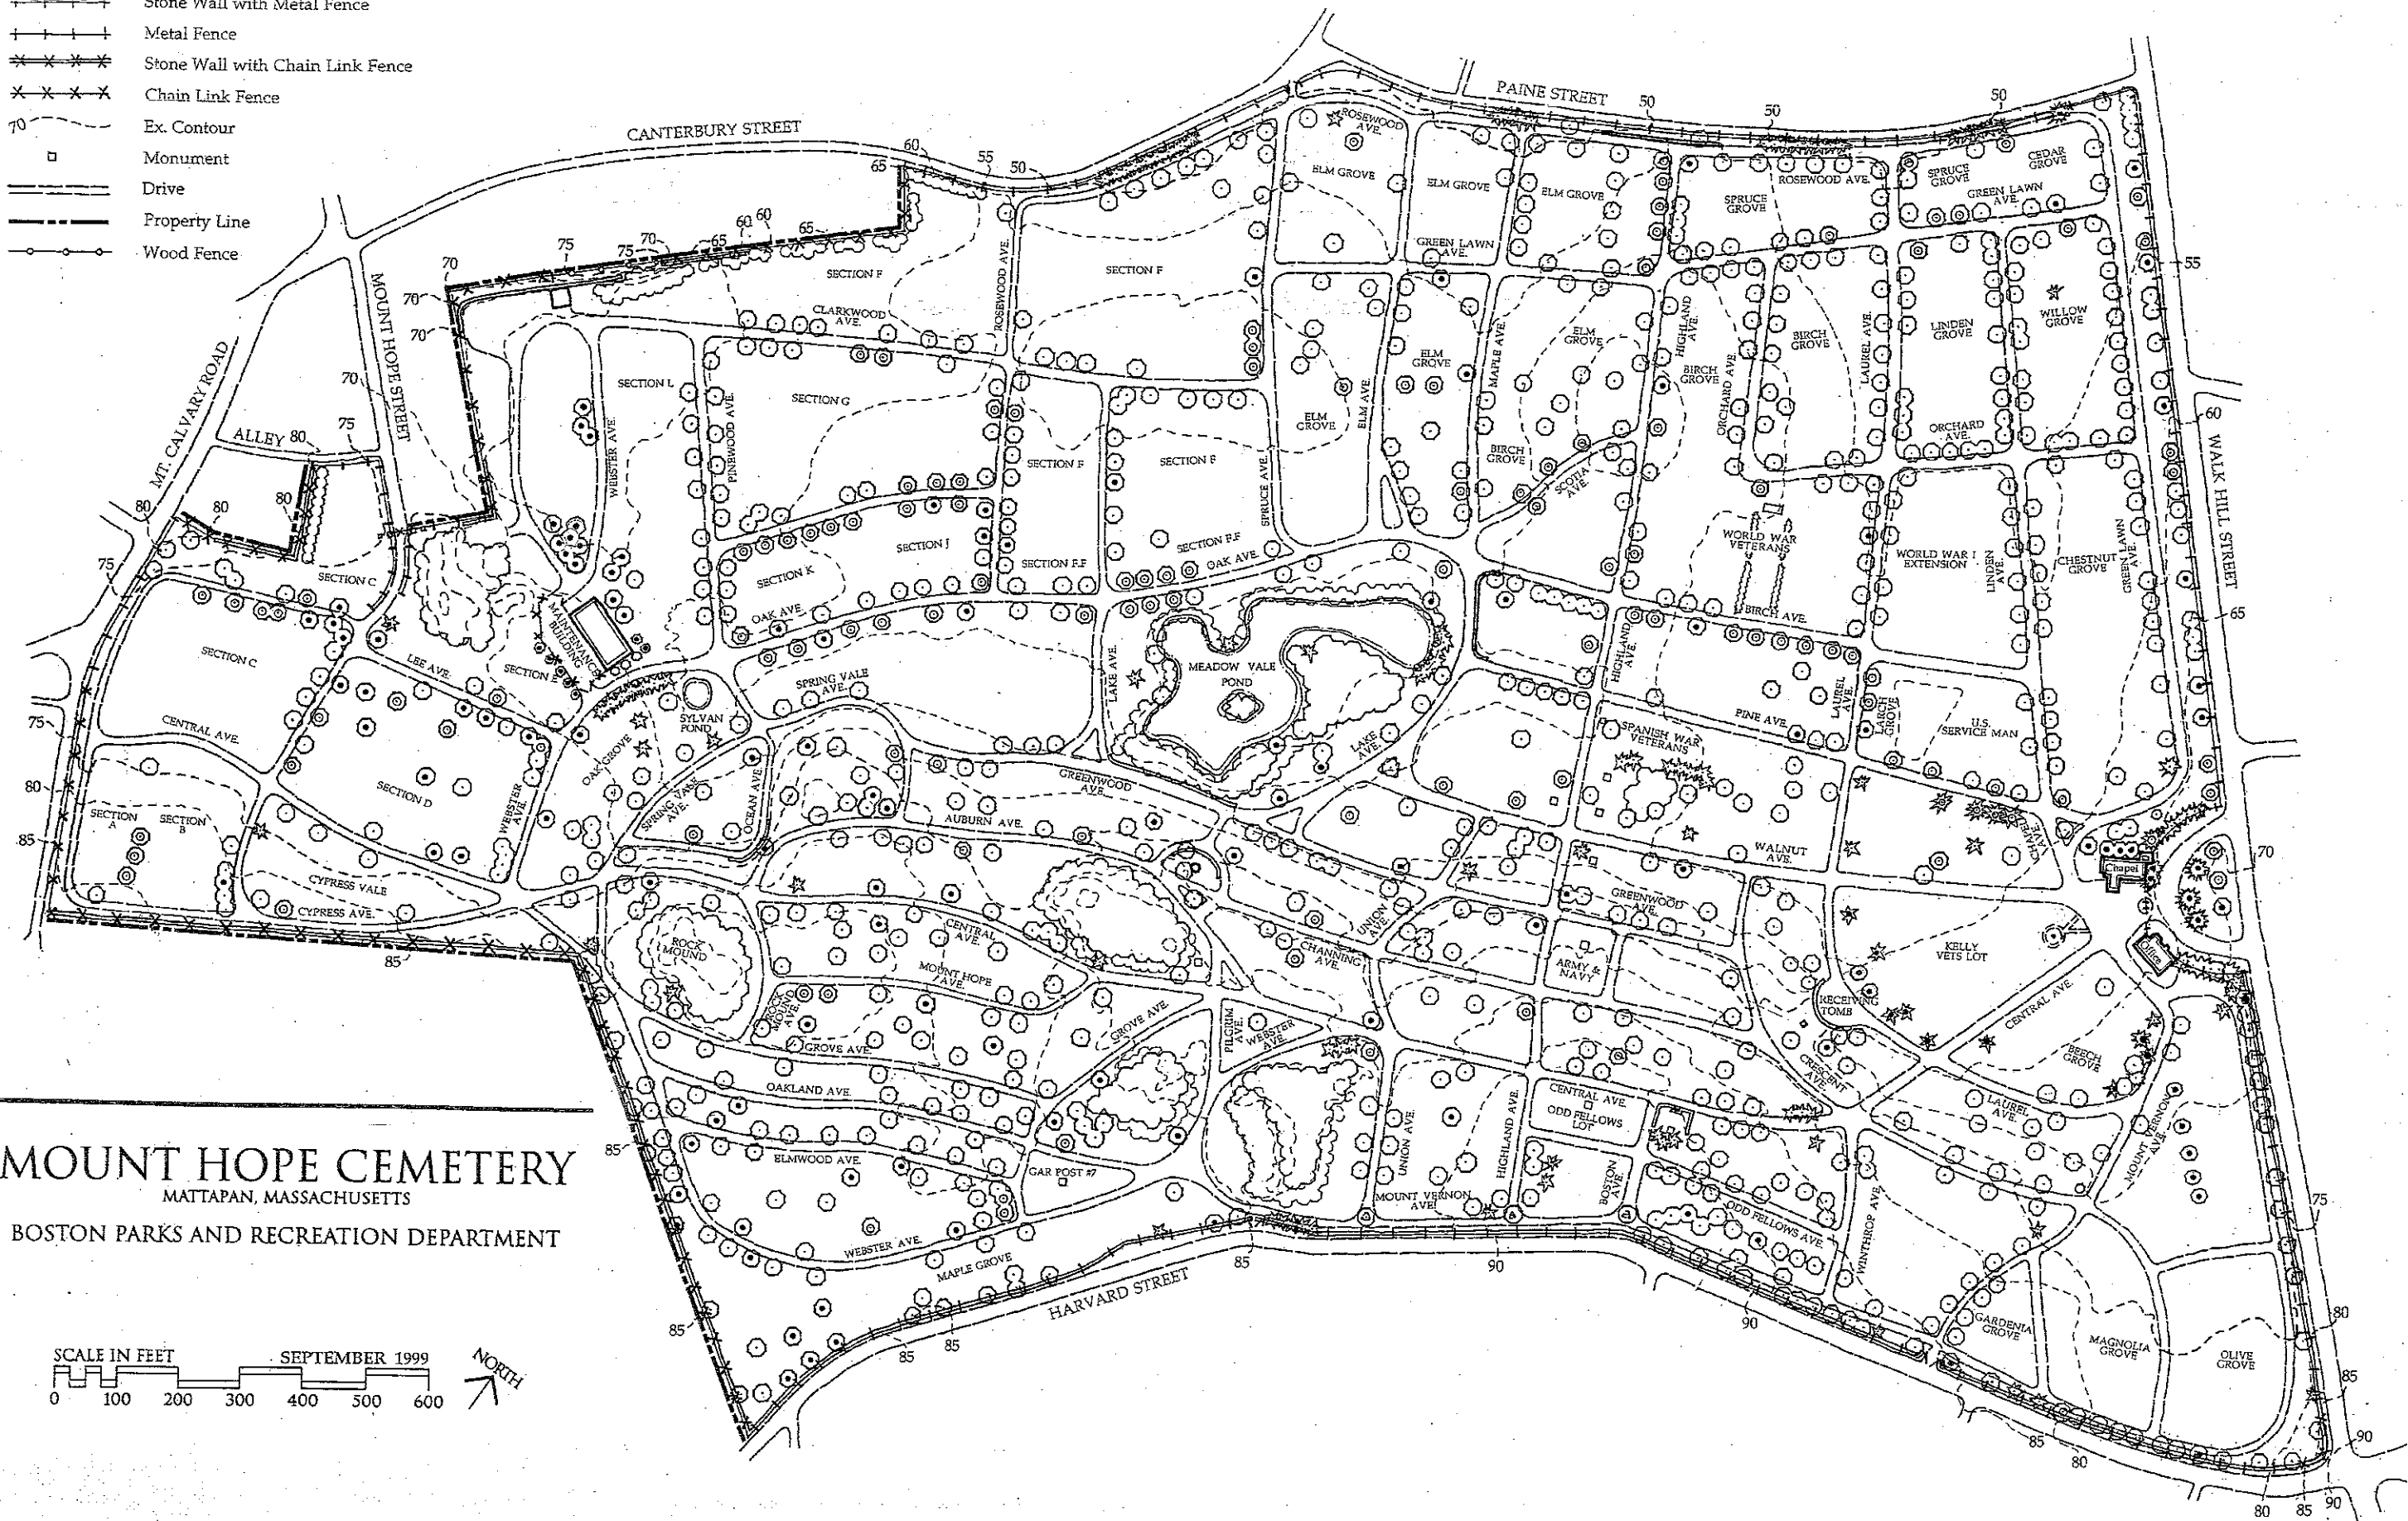

- ☆ Deciduous/Evergreen Tree
- +—+—+—+ Stone Wall with Metal Fence
- +—+—+—+ Metal Fence
- *—*—*—*—* Stone Wall with Chain Link Fence
- x—x—x—x—x Chain Link Fence
- - - - - Ex. Contour
- Monument
- — — — — Drive
- — — — — Property Line
- Wood Fence

MOUNT HOPE CEMETERY
 MATTAPAN, MASSACHUSETTS
 BOSTON PARKS AND RECREATION DEPARTMENT